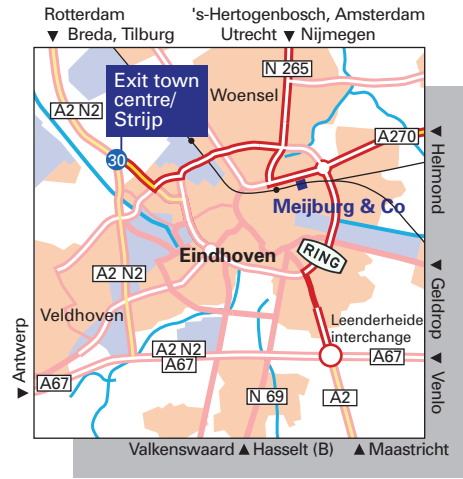

Meijburg & Co
Tax Lawyers

Eindhoven

Professor Dr. Dorgelolaan 30d
5613 AM Eindhoven
Telephone: +31 88 909 30 00