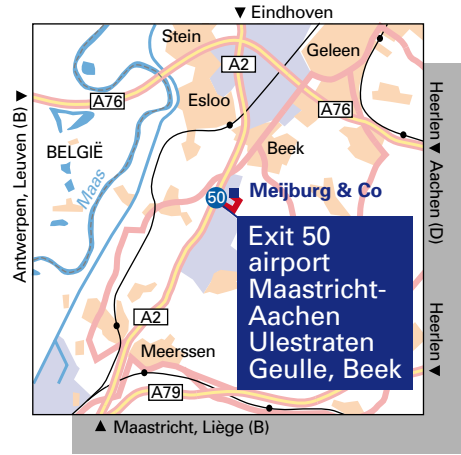

Meijburg & Co
Tax Lawyers

Maastricht-Airport

Aziëlaan 22
6199 AG Maastricht-Airport
Telephone: +31 88 909 33 00