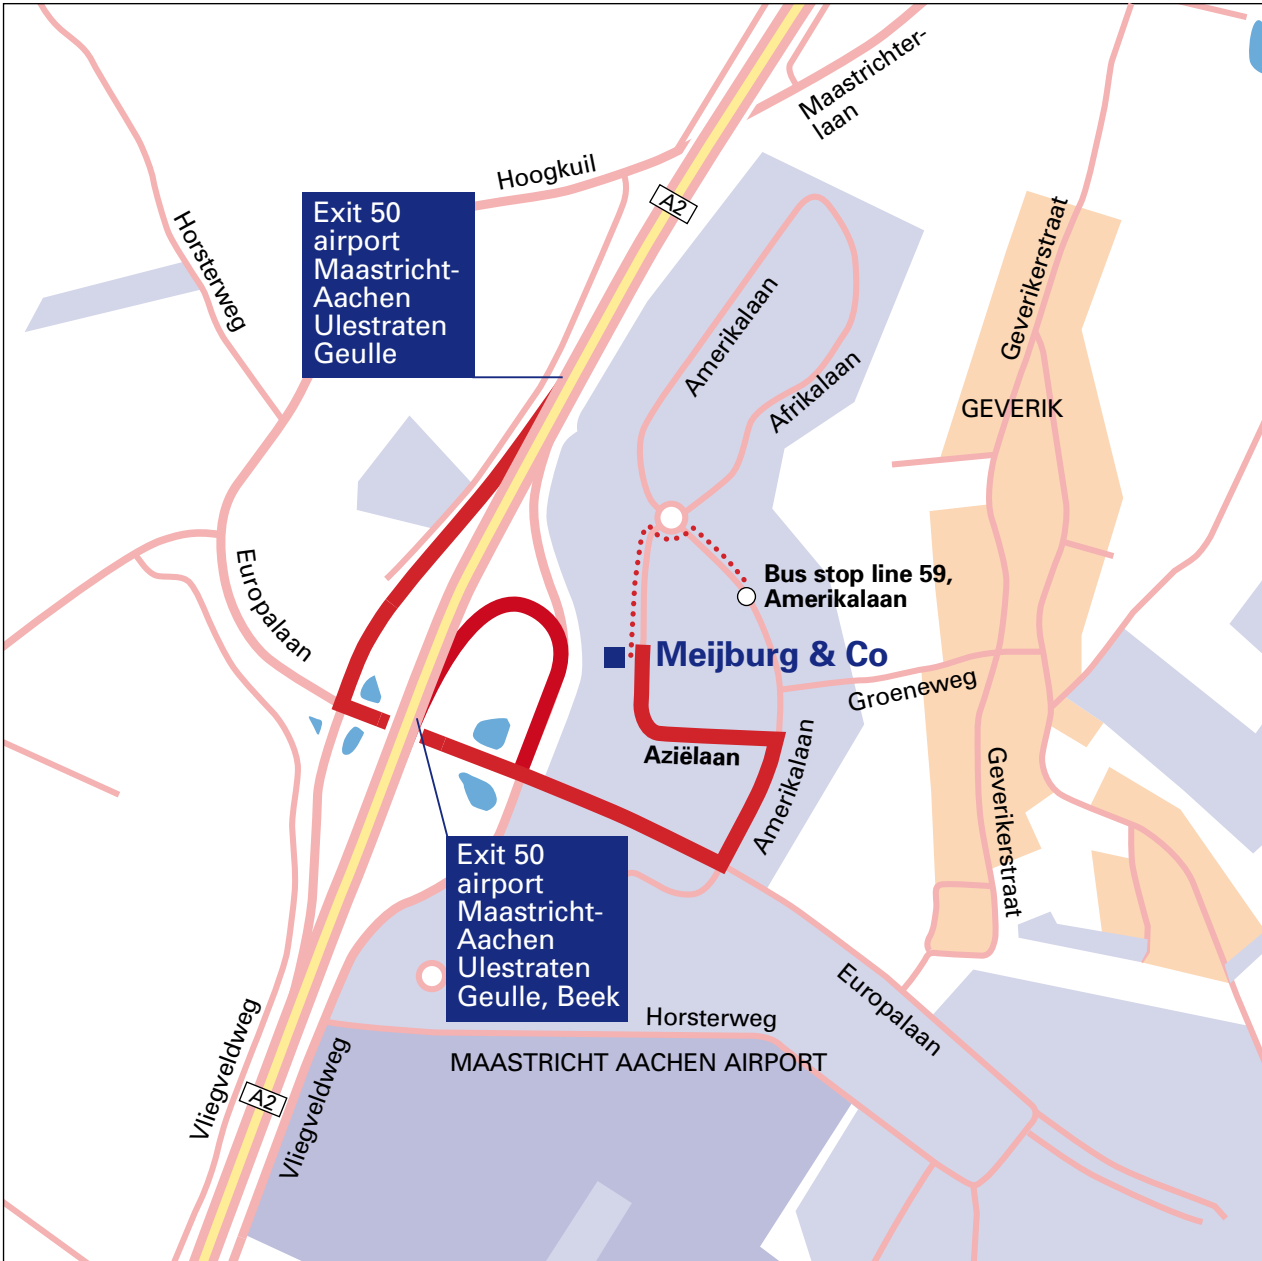

From Heerlen (A76)

Follow the A76 until Kerensheide traffic junction. Follow the signs Maastricht (A2). Traveling on the A2 take exit 50, airport Maastricht-Aachen, Ulestraten, Geulle. Keep to the left lane. At the end of the exit turn left at the traffic lights onto Europalaan in the direction airport Maastricht-Aachen, Ulestraten. Follow the road under the viaduct. At the first traffic lights go straight ahead toward Technoport E. At the second traffic lights turn left onto Amerikalaan. Take the first turn left, this is Aziëlaan. Follow this road until you see our office on the left.

From Leuven, Antwerpen (A76)

Follow the A76 until Kerensheide traffic junction. Follow the signs Maastricht (A2). Traveling on the A2 take exit 50, airport Maastricht-Aachen, Ulestraten, Geulle. Keep to the left lane. At the end of the exit turn left at the traffic lights onto Europalaan in the direction airport Maastricht-Aachen, Ulestraten. Follow the road under the viaduct. At the first traffic lights go straight ahead toward Technoport E. At the second traffic lights turn left onto Amerikalaan. Take the first turn left, this is Aziëlaan. Follow this road until you see our office on the left.

From Maastricht, Luik (A2)

Traveling on the A2 follow the signs Eindhoven, Amsterdam at Kruisdonk traffic junction (near Stadium De Geusselt). Then take exit 50, airport Maastricht-Aachen, Ulestraten, Geulle, Beek. Keep to the left lane. At the end of the exit turn left at the traffic lights onto Europalaan in the direction Technoport E. At the first traffic lights turn left onto Amerikalaan. Take the first turn left, this is Aziëlaan. Follow this road until you see our office on the left.

Maastricht ▲ Liège (B)