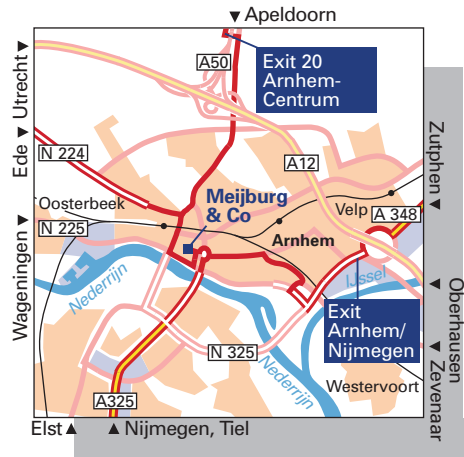

Meijburg & Co
Tax Lawyers

Arnhem

Building 026
Koningstraat 28-2
6811 DG Arnhem
Telephone: +31 88 909 36 00