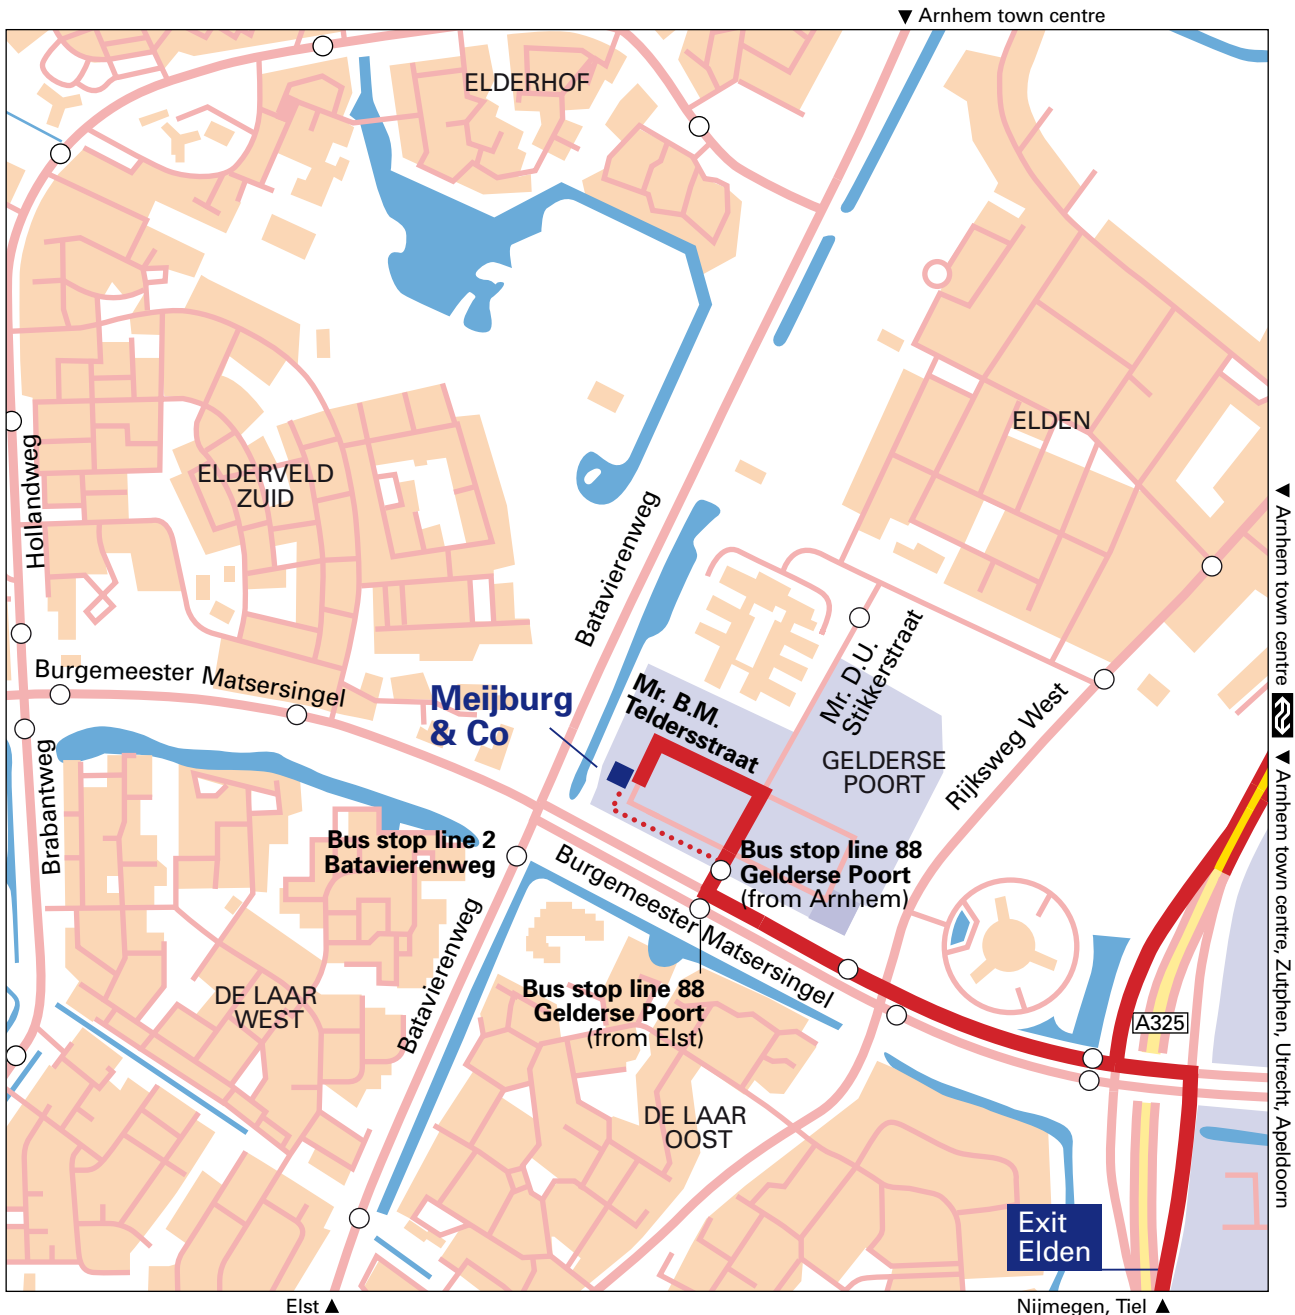

..... walking route   ○ bus stop