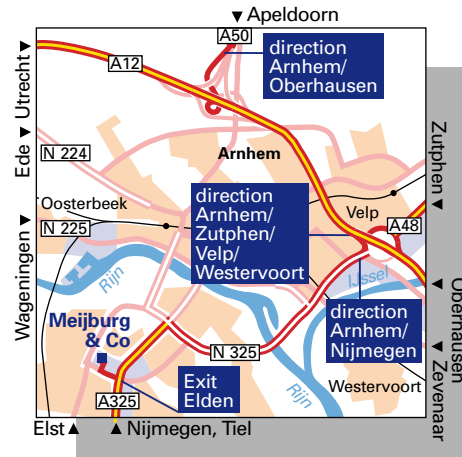

Arnhem

Mr. B.M. Teldersstraat 7
6842 CT Arnhem
Telephone: +31 88 909 36 00