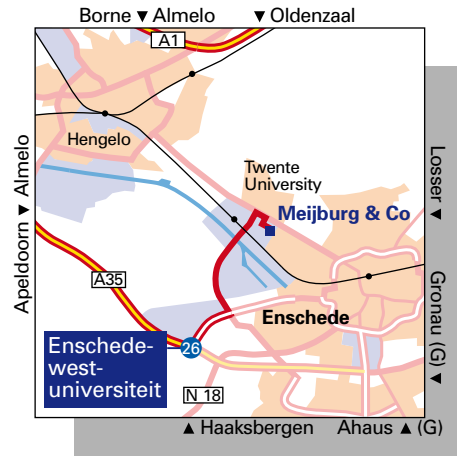

Meijburg & Co

Enschede

Hengelosestraat 581
7521 AG Enschede
Telephone: +31 88 909 35 00