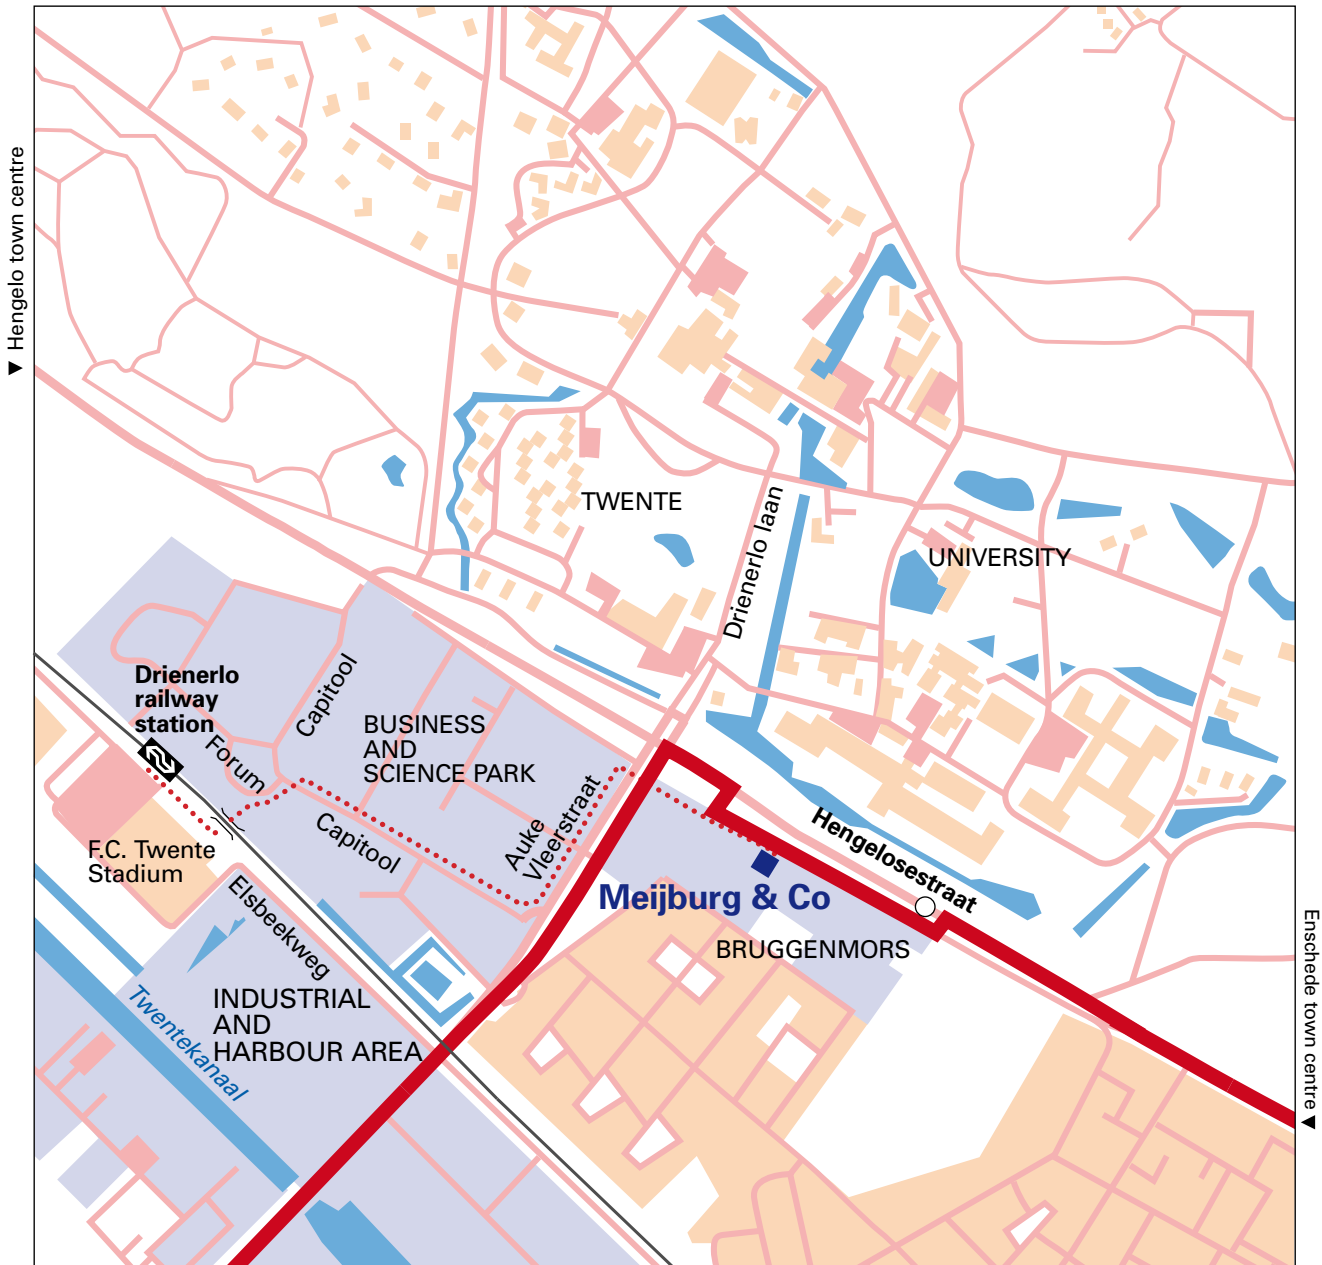

..... walking route   ○ bus stop