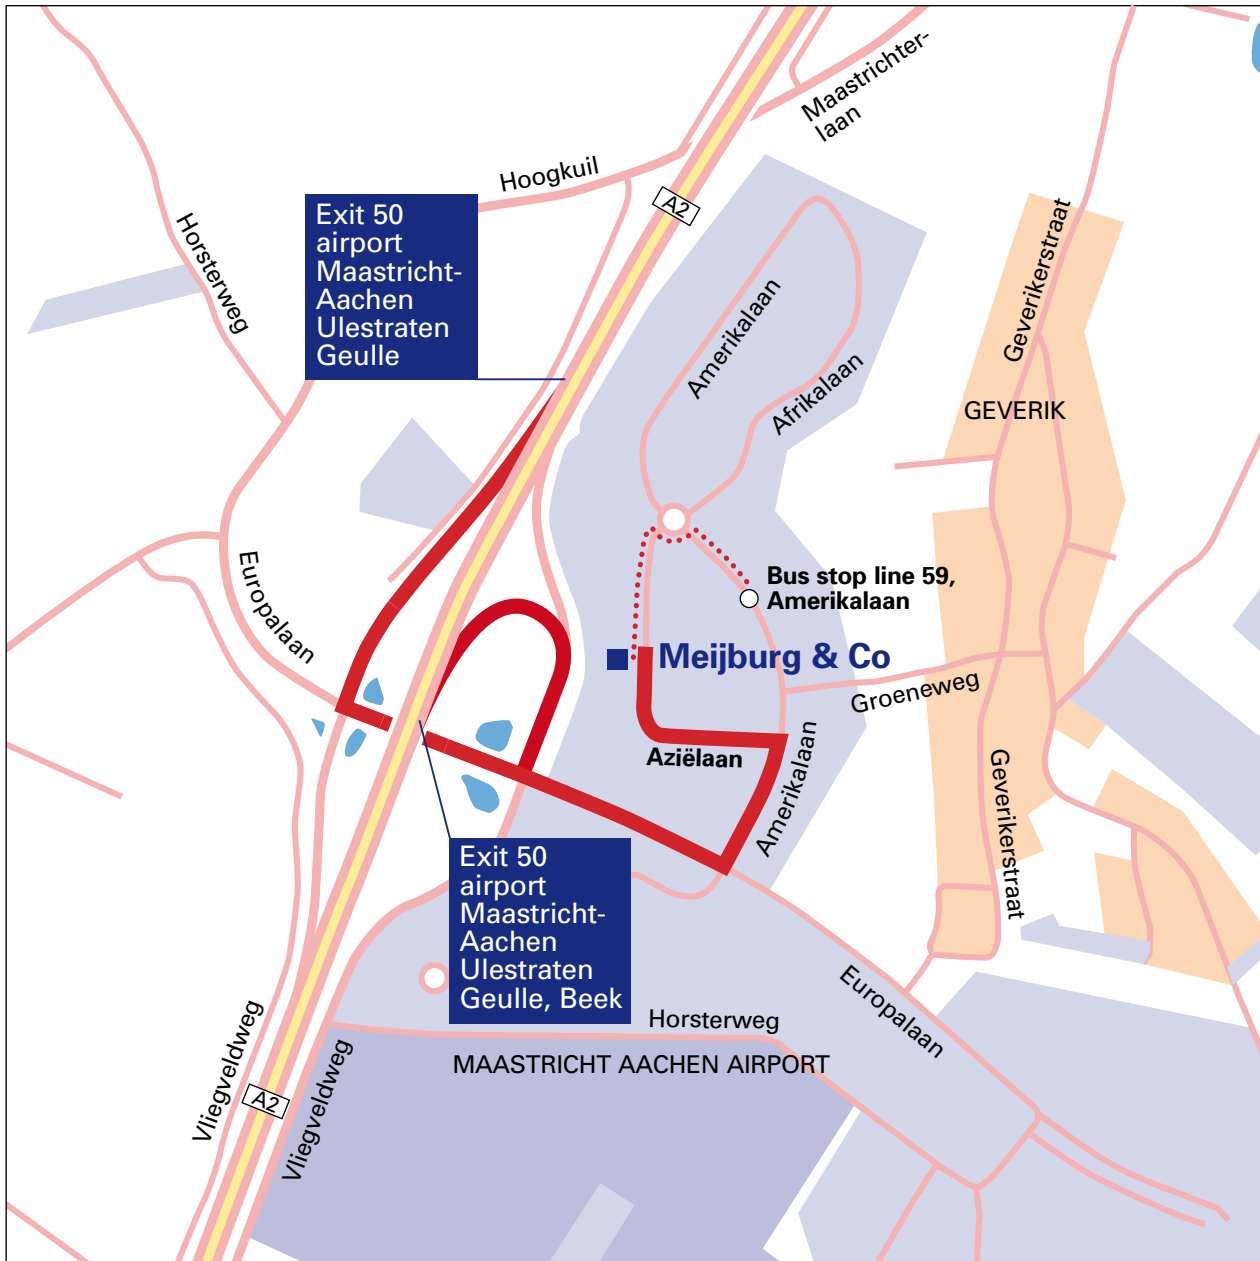

..... walking route ○ bus stop

Leuven, Antwerpen (B) (A76) Eindhoven (A2) ▼ Heerlen (A76) ▼ Beek, Geleen