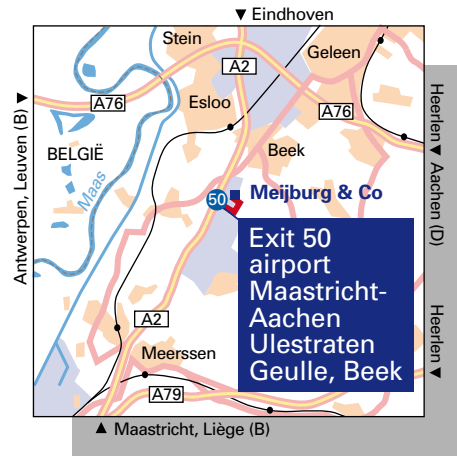

Meijburg & Co

Maastricht-Airport

Aziëlaan 22
6199 AG Maastricht-Airport
Telephone: +31 88 909 33 00