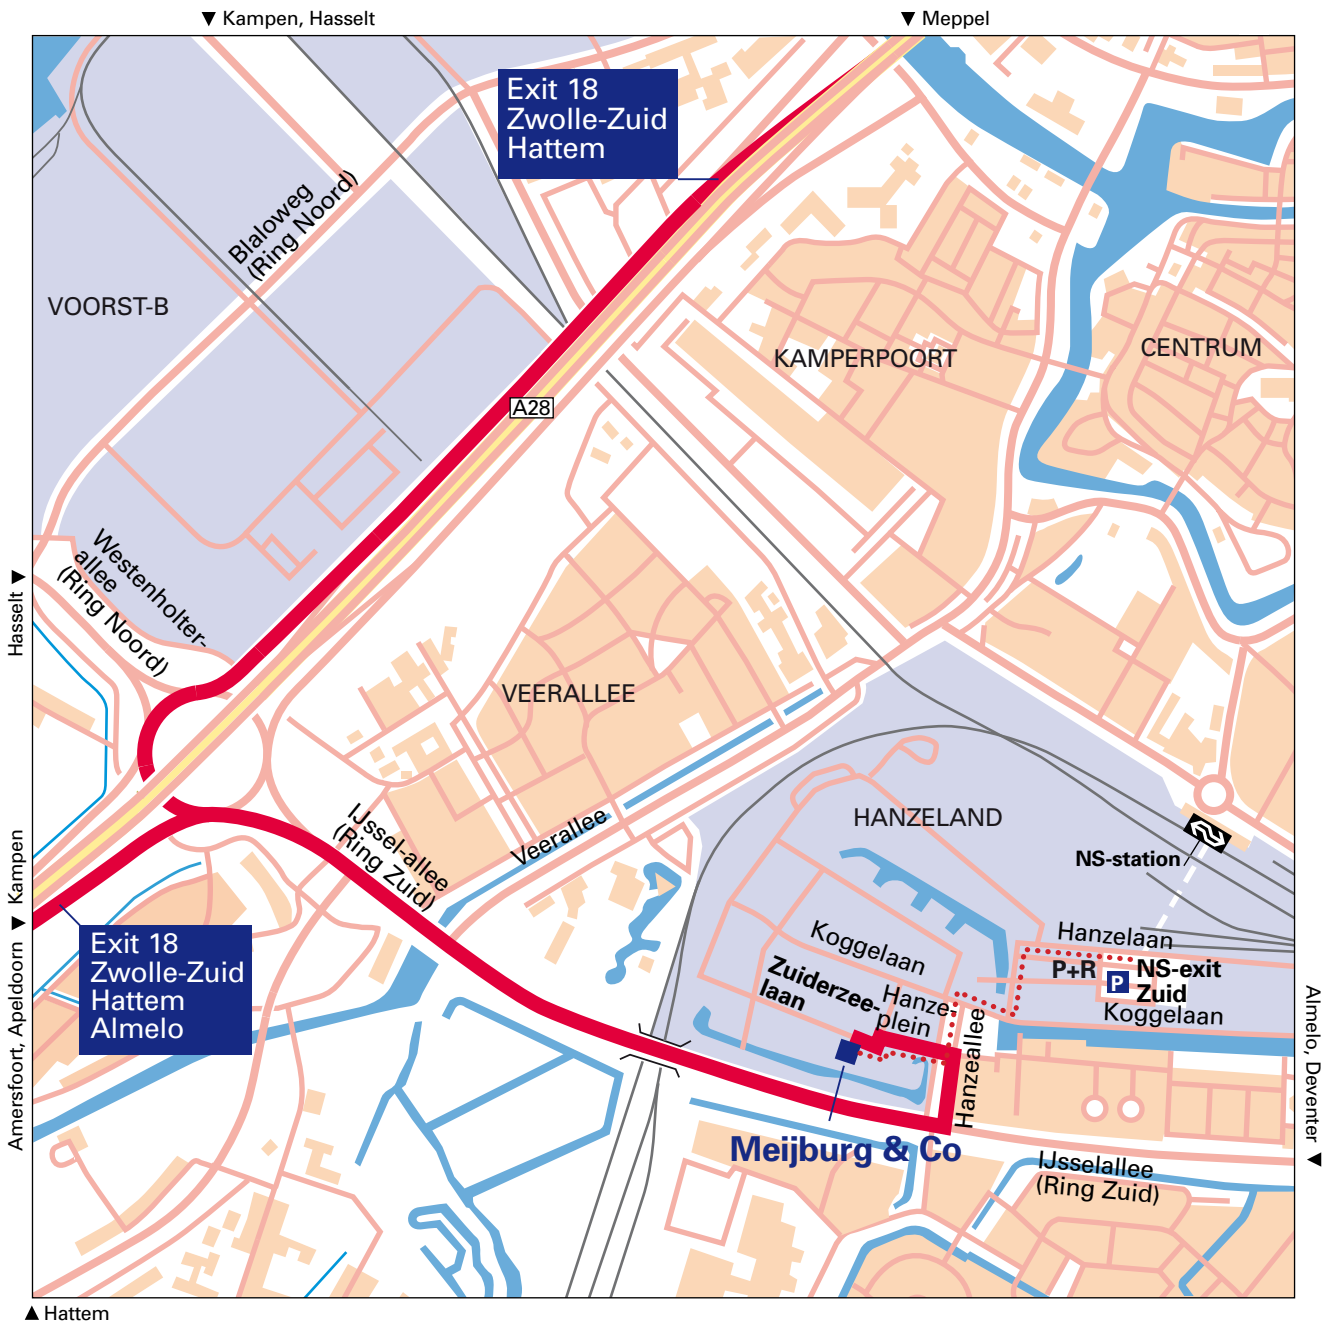

..... walking route   ○ bus stop