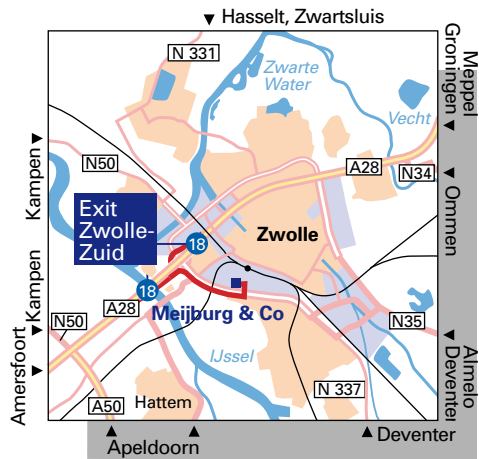

Meijburg & Co

Zwolle

Zuiderzeelaan 33
8017 JV Zwolle
Telephone: +31 88 909 39 00