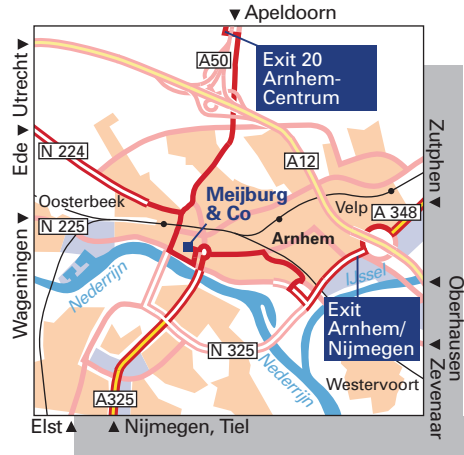

Meijburg & Co
Tax Lawyers

Arnhem

Building 026
Koningstraat 28-2
6811 DG Arnhem
Telephone: +31 88 909 36 00