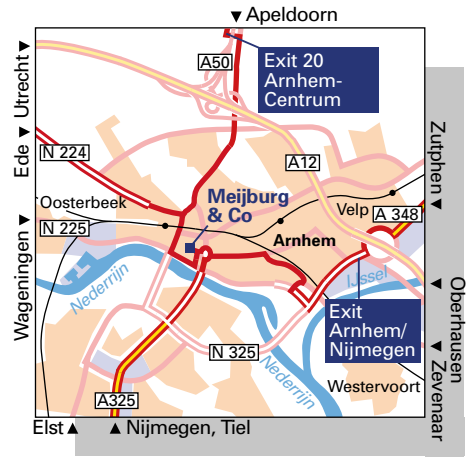

Meijburg & Co
Tax & Legal

Arnhem

Building 026
Koningstraat 28-2
6811 DG Arnhem
Telephone: +31 88 909 36 00